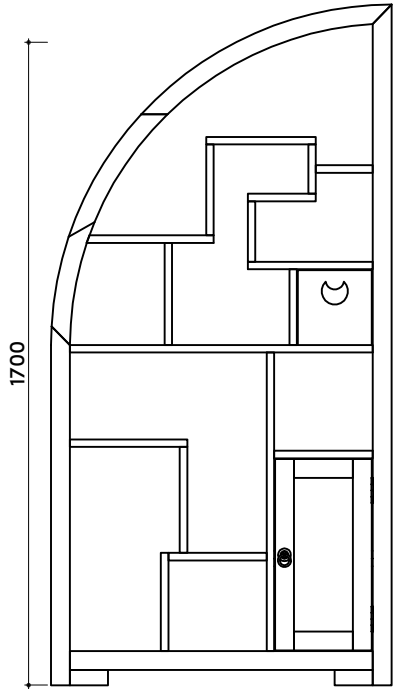

tikamoon

W x D x H
 (A) 165 x 350 x 180 mm

RC114T

W x D x H (mm)
 1855 x 440 x 940