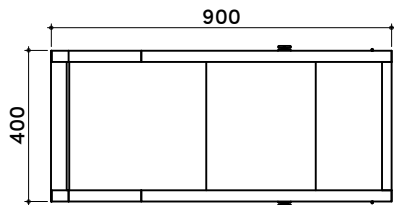

tikamoon

W x D x H
 (A) 165 x 350 x 180 mm

RC114T

W x D x H (mm)
 1855 x 440 x 940