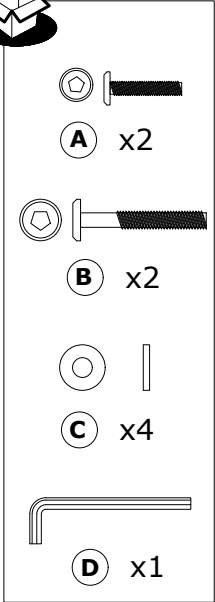

(EN) Assembly - Use -
Maintenance Manual

JCBC Bolt M6x50

A x16

L Key

D x1

JCBC Bolt M6x60

B x2

Flat Ring Washer

C x18

**NOT INCLUDED
NON FOURNIS**

i

ii

A x14

C x14

D x1

iii