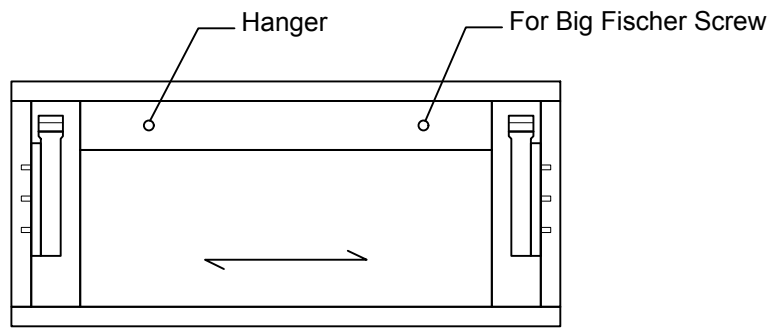

Cabinet 1x		+/- 30'	
			
2 x	4x (not included)	4x (not included)	
Metal Plat	Screw for Metal Plat	Wall Plug for Metal Plat	
			
2x (not included)	2x (not included)	not included	
Screw + Washer for Cabinet to the wall	Wall Plug for Cabinet to the wall	Wrench	
<p>1</p> 	<p>2</p> 		
<p>3</p> 			

BACK VIEW