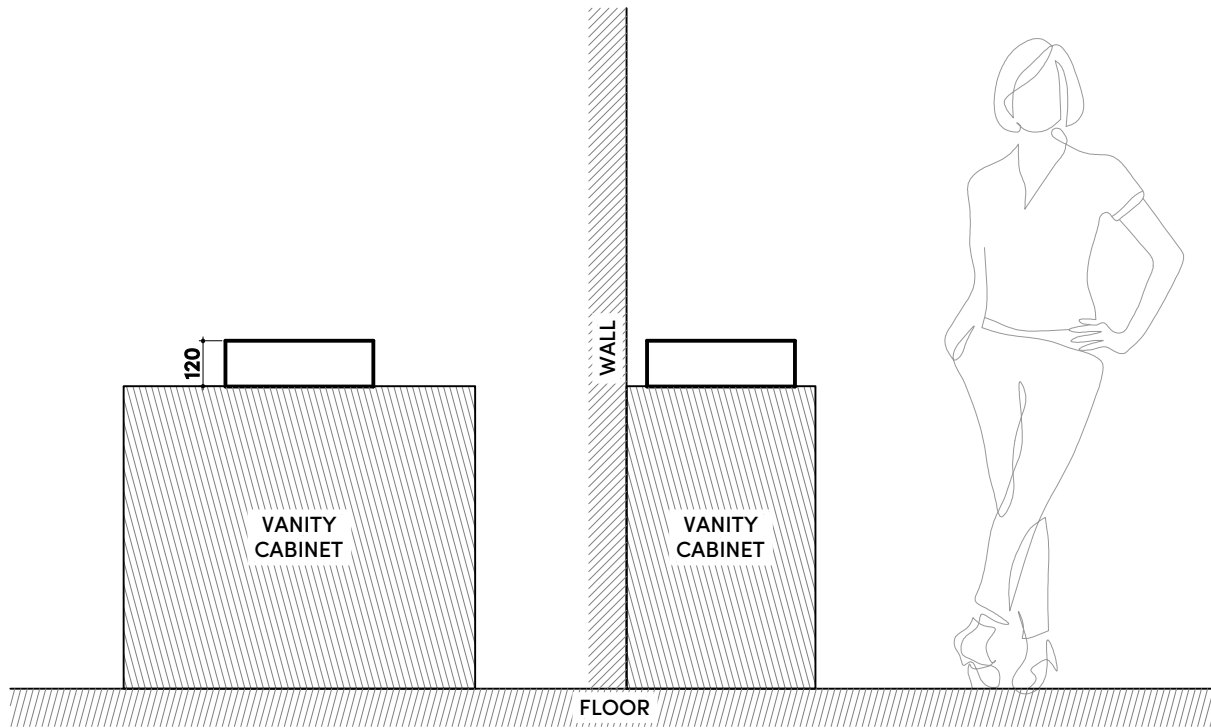

# tikamoon

WAS0014

W x D x H (mm)  
470 x 470 x 210