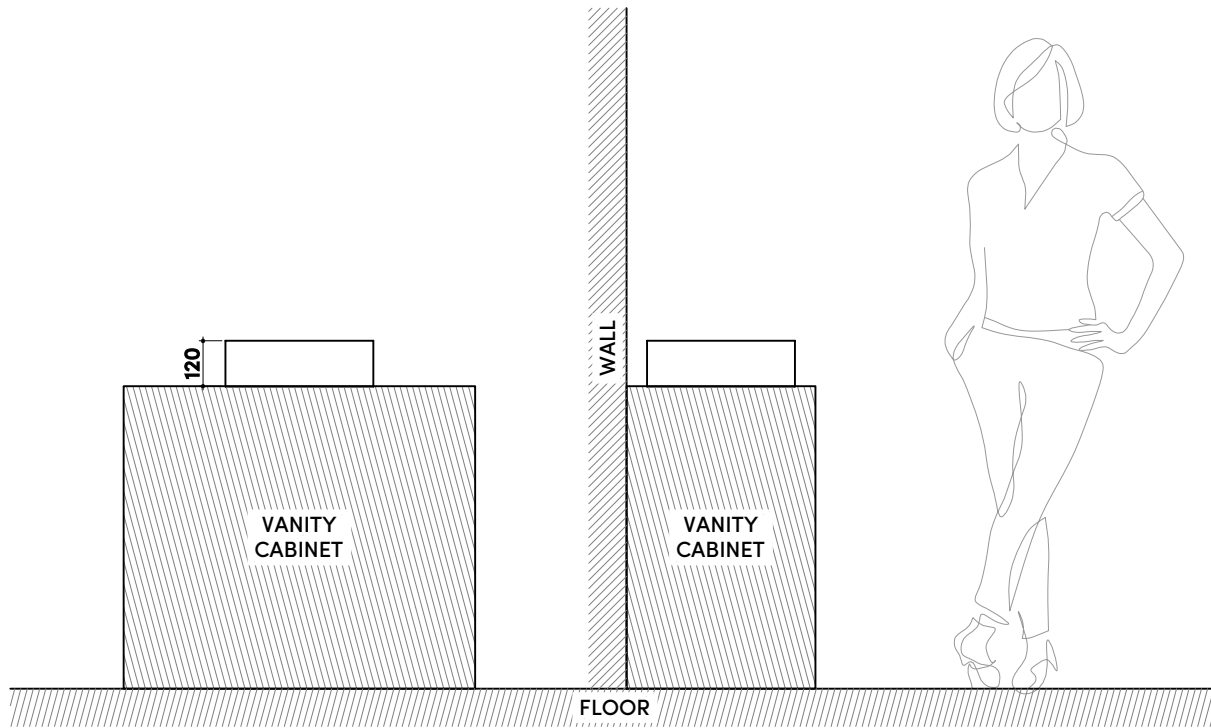

tikamoon

WAS0011

W x D x H (mm)
470 x 470 x 210