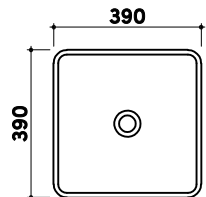

# tikamoon

WAS0007

W x D x H (mm)  
490 x 490 x 230