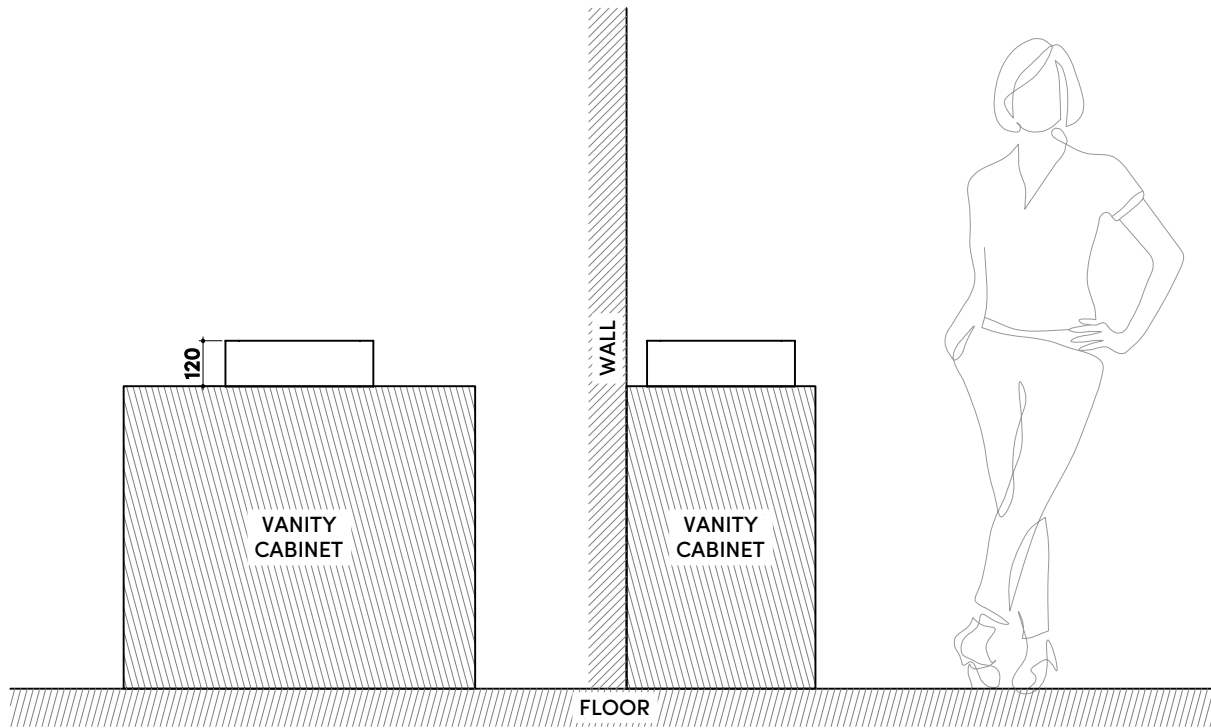

# tikamoon

WAS0007

W x D x H (mm)  
490 x 490 x 230