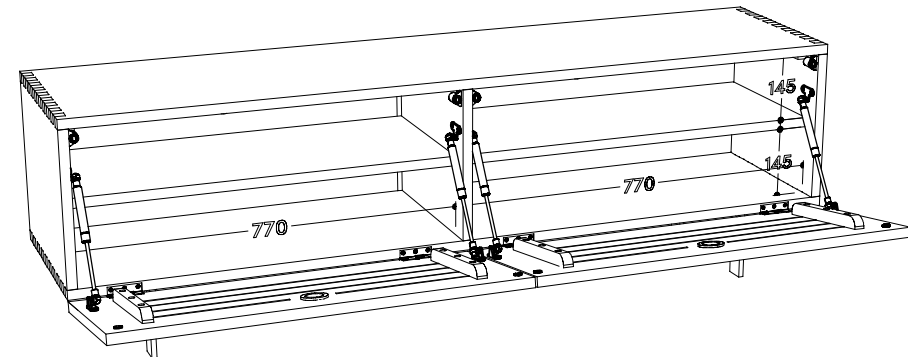

# tikamoon

TVS0006

H W x D x H (mm)  
1690 x 495 x 430