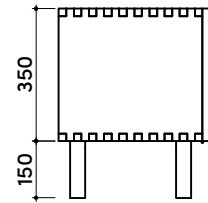

# tikamoon

TVS0006

H W x D x H (mm)  
1690 x 495 x 430