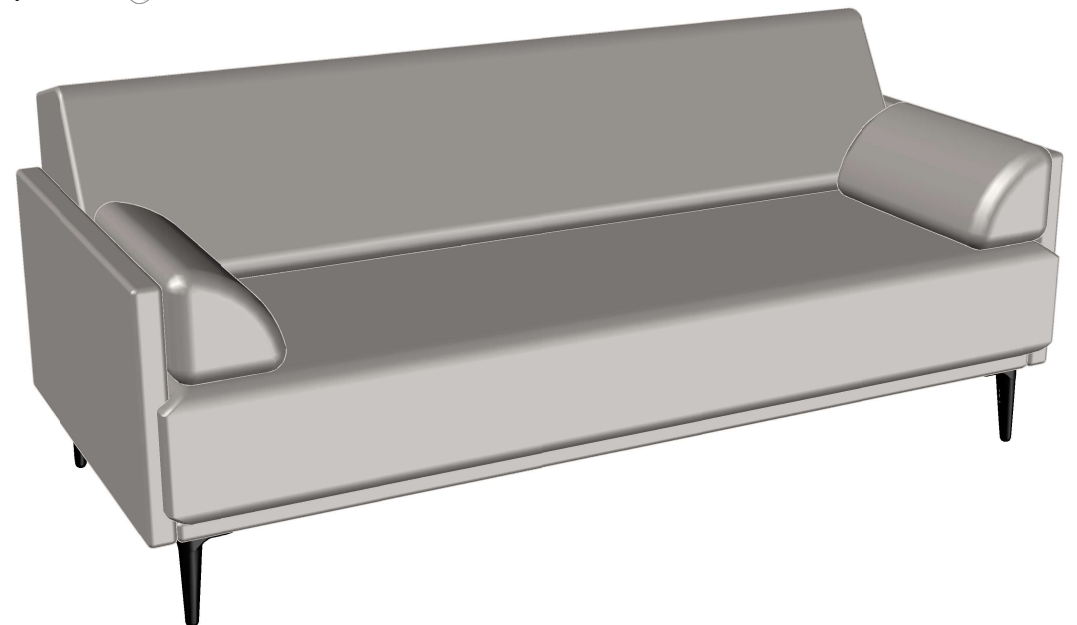

tikamoon

SOF0037

W x D x H (mm)
1930 x 900 x 840