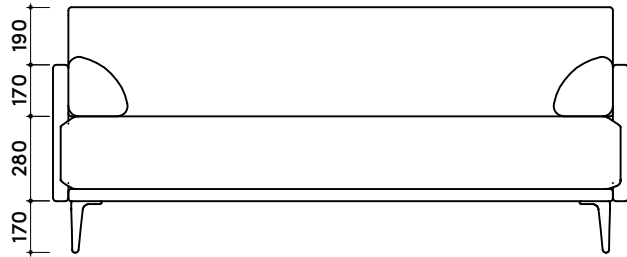

tikamoon

SOF0037

W x D x H (mm)
1930 x 900 x 840