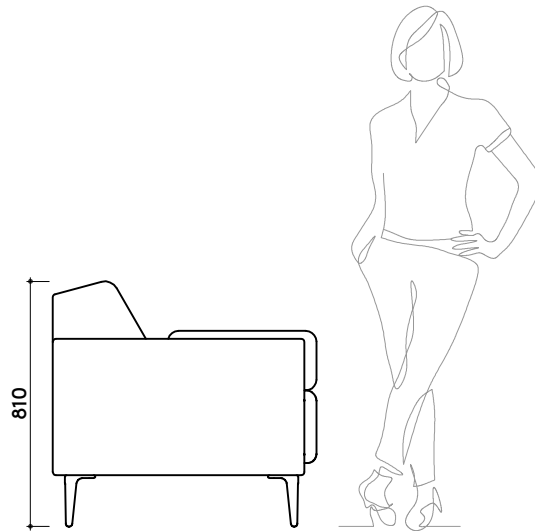

tikamoon

SOF0037

W x D x H (mm)
1930 x 900 x 840