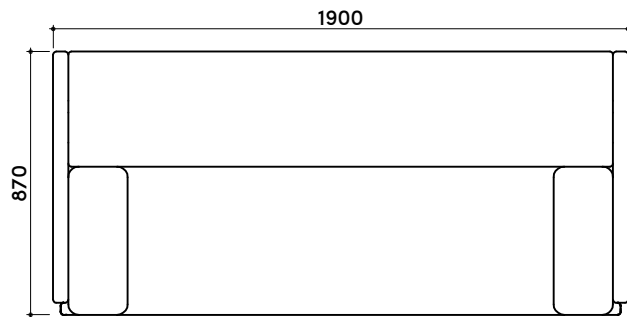

tikamoon

SOF0037

W x D x H (mm)
1930 x 900 x 840