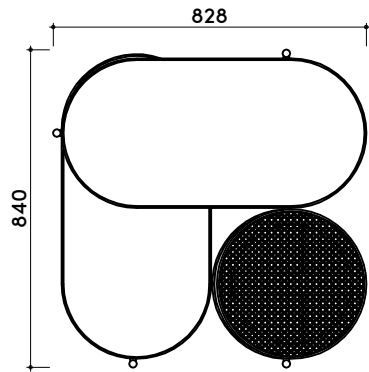

tikamoon

COF0016

H W x D x H (mm)
970 x 970 x 660