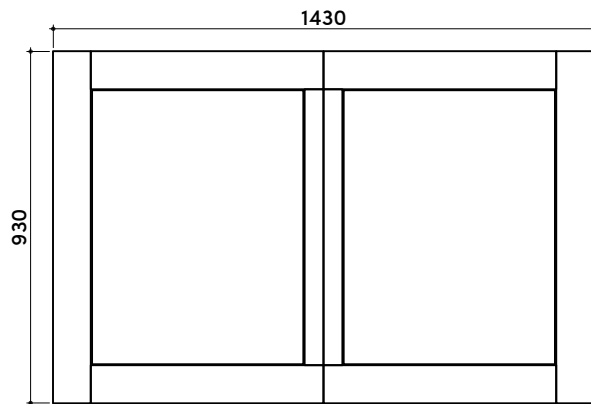

tikamoon

AA100_2

H W x D x H (mm)
1530 x 220 x 1030