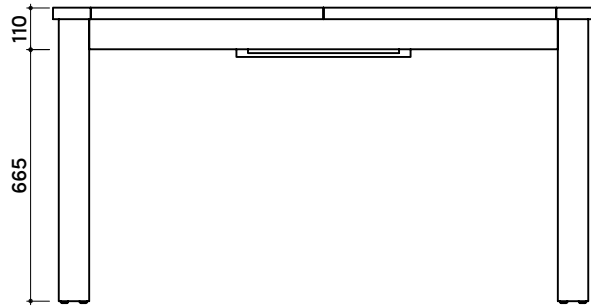

tikamoon

AA100_2

H W x D x H (mm)
1530 x 220 x 1030