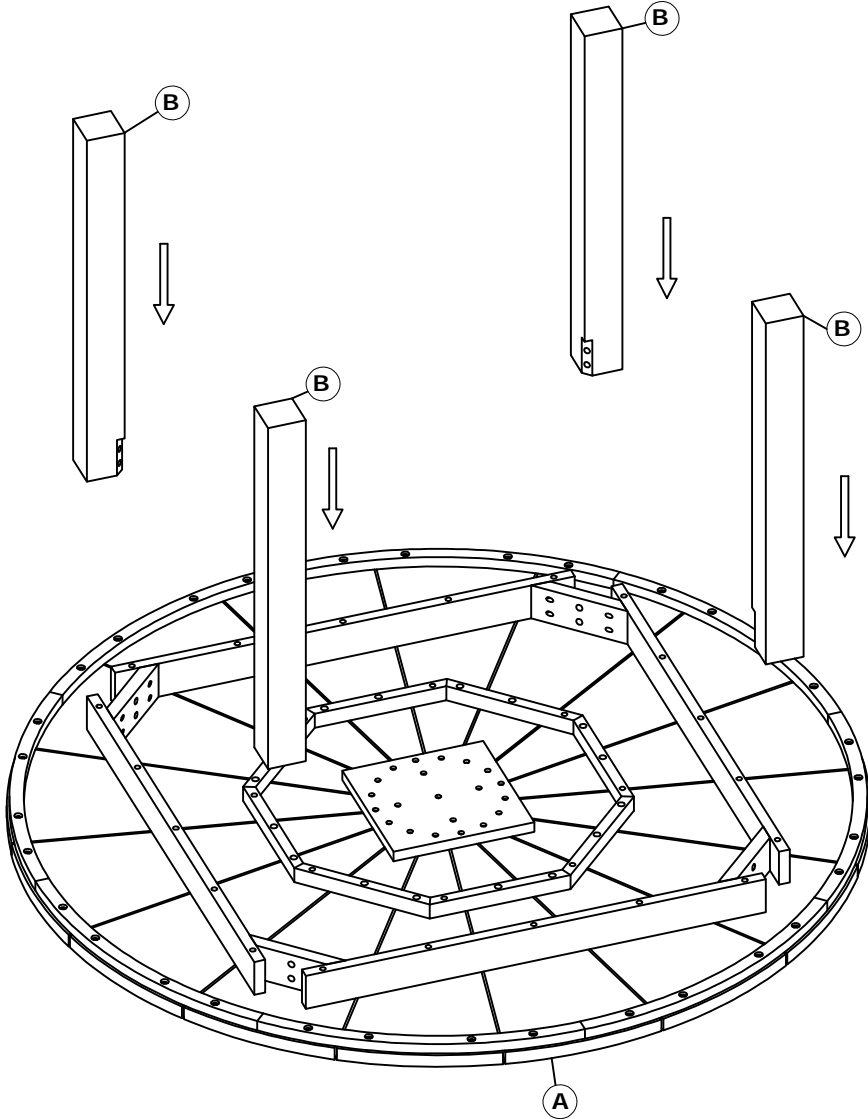

(EN) Assembly - Use -
Maintenance Manual

Ⓐ = 1 PCS

Ⓑ = 4 PCS

① x8
Allen Bolt M8x60

② x8
Spring Washer
8.5x13

③ x8
Washer
8.5x19

④ x1
Allen key 4x80

i

1 x8

2 x8

3 x8

4 x1

i

Fully tighten all the bolts.