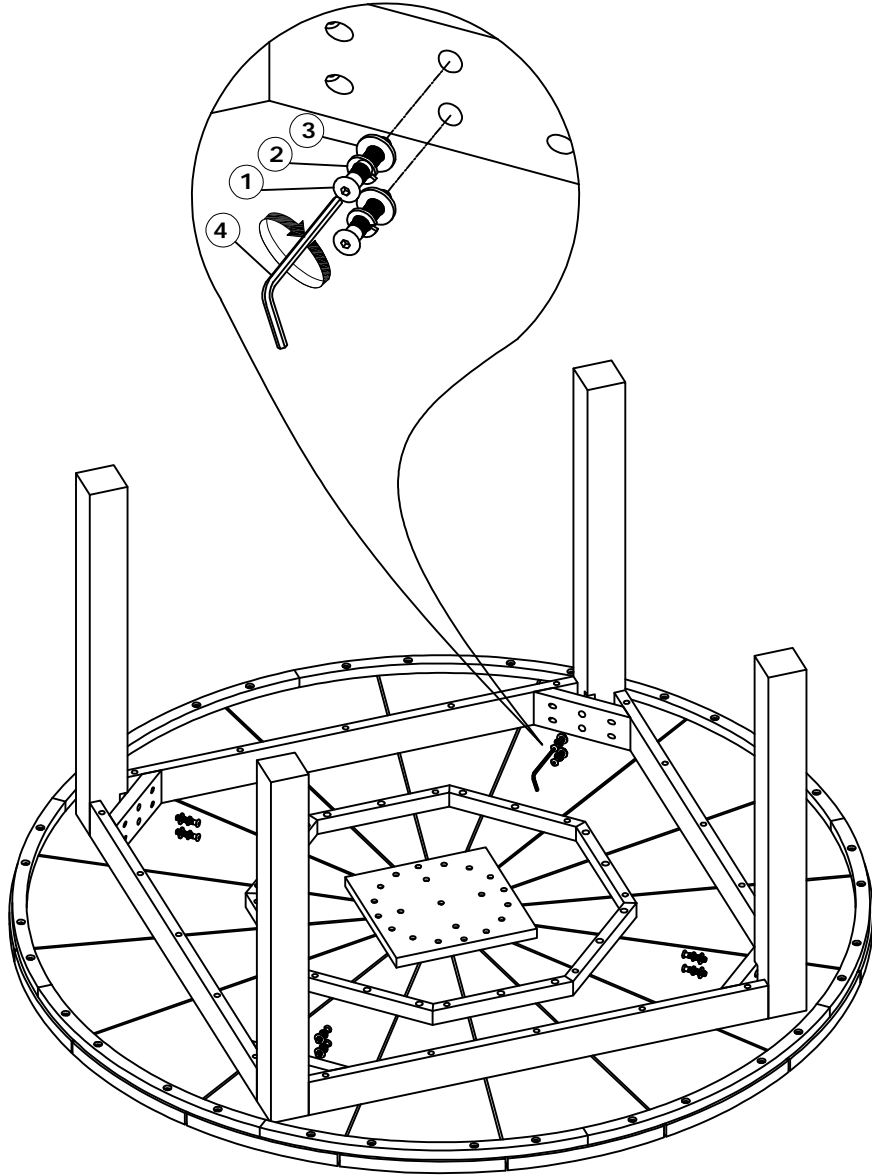

(EN) Assembly - Use -
Maintenance Manual

Ⓐ = 1 PCS

Ⓑ = 4 PCS

① x8
Allen Bolt M8x60

② x8
Spring Washer
8.5x13

③ x8
Washer
8.5x19

④ x1
Allen key 4x80

i

1 x8

2 x8

3 x8

4 x1

i

Fully tighten all the bolts.